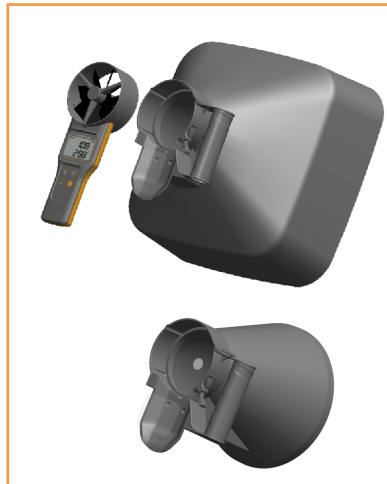

USA Patent Pending

NEW

8919

Optional

AIR FLOW CONE

P/N: VZ8916RNL
 FOR MODEL 8916/17/19
 ROUND SIZE (mm): 210
 SQUARE SIZE (mm): 346x346
 SOFT CARRY CASE PACKAGE
ROUND & SQUARE SIZE ARE SOLD AS A SET

**MEASURE AIR VOLUME EASILY,
 NO MORE OUTLET SIZE INPUT!**

10cm Vane TEMP.&RH%&CO2&FLOW 8919

- ▲ Measures air velocity, volume, CO2, temperature, humidity, dew point & wet bulb temperature
- ▲ 10cm diameter vane type
- ▲ Auto airflow cone recognize
- ▲ Square and round air flow cone are available as optional
- ▲ NDIR waveguide technology CO2 sensor
- ▲ Built-in thermistor temp. & capacitive humidity sensor for quick and accurate measurement
- ▲ Windspeed metric and imperial units selectable
- ▲ Display max. /min. value
- ▲ Unlimited points average auto calculation
- ▲ Time weighted average auto calculation
- ▲ Hold function freezes current readings
- ▲ Inlet and outlet measurement is doable
- ▲ Auto power off in 20 mins inactivity
- ▲ Low battery indicator
- ▲ Blue backlight for dark area operation
- ▲ Powered by 4 AAA batteries